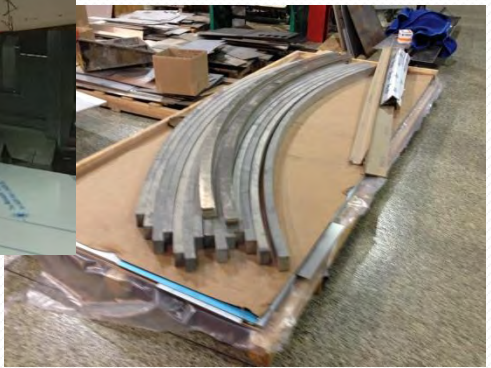

Michelle Burton  
INTERIORS

76 RAILROAD AVENUE SAYVILLE NY 11782

Project: Graff Diamonds  
Location: Saks Greenwich CT  
Contractor: EXA USA Corp  
Project scope: Interior metal, glass, Jib  
door to safe room.